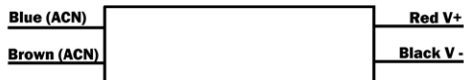

POWER SUPPLIES

FOR LED LIGHT	POWER SUPPLY PART NUMBER	VOLTAGE	RATED POWER	A	B	C	WEIGHT
61-510-0	61-560-20W	24 VDC	20.2 W	118MM	26MM	35MM	0.22 G
61-520-0							
61-530-0							
61-510-2							
61-510-1							
61-510-3							
61-520-2							
61-520-1	61-560-60W	24 VDC	60 W	162.5MM	32MM	42.5MM	0.40 G
61-520-3							
61-540-0							
61-550-0