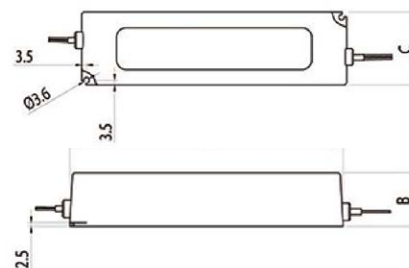

## Easily Add Lighting & Illumination to Your Workbench or Aluminum Profile Project with Modular Solutions LED Lighting Devices

	FEATURES	
	Profile Slot Size	8mm
	Colors	White, Green, Red & Blue
	Power Source	24 VDC Power Supply (Not Included)
	Protection Rating	IP 55 / Protection Class: III
	Luminous Efficiency	79 lm/W (1200 lm/m)
	Number of LEDs	120 led/m
	Color Rendering Index	CRI > 80
	Service Life	L70(6K) > 248000 h

## LED LIGHTS

PART NUMBER	VOLTAGE	NOMINAL POWER (W)	LIGHT COLOR	LENGTH	WEIGHT	PINOUT/DIMENSIONS
61-510-250	24 VDC	3.75	WHITE	250MM	65 G	
61-510-500	24 VDC	7.5	WHITE	500MM	120 G	
61-510-1000	24 VDC	15	WHITE	1000MM	230 G	
61-510-1990	24 VDC	30	WHITE	1990MM	450 G	
61-510-2990	24 VDC	45	WHITE	2990MM	680 G	
61-520-250	24 VDC	3.75	GREEN	250MM	65 G	
61-520-500	24 VDC	7.5	GREEN	500MM	65 G	
61-530-250	24 VDC	3.75	RED	250MM	65 G	
61-530-500	24 VDC	7.5	RED	500MM	65 G	
61-540-250	24 VDC	3.75	BLUE	250MM	65 G	
61-540-500	24 VDC	7.5	BLUE	500MM	65 G	

### POWER SUPPLIES

FOR LED LIGHT	POWER SUPPLY PART NUMBER	VOLTAGE	RATED POWER	A	B	C	WEIGHT
61-510-0	61-560-20W	24 VDC	20.2 W	118MM	26MM	35MM	0.22 G
61-520-0							
61-530-0							
61-510-2							
61-510-1							
61-510-3							
61-520-2							
61-520-1	61-560-60W	24 VDC	60 W	162.5MM	32MM	42.5MM	0.40 G
61-520-3							
61-540-0							
61-550-0							