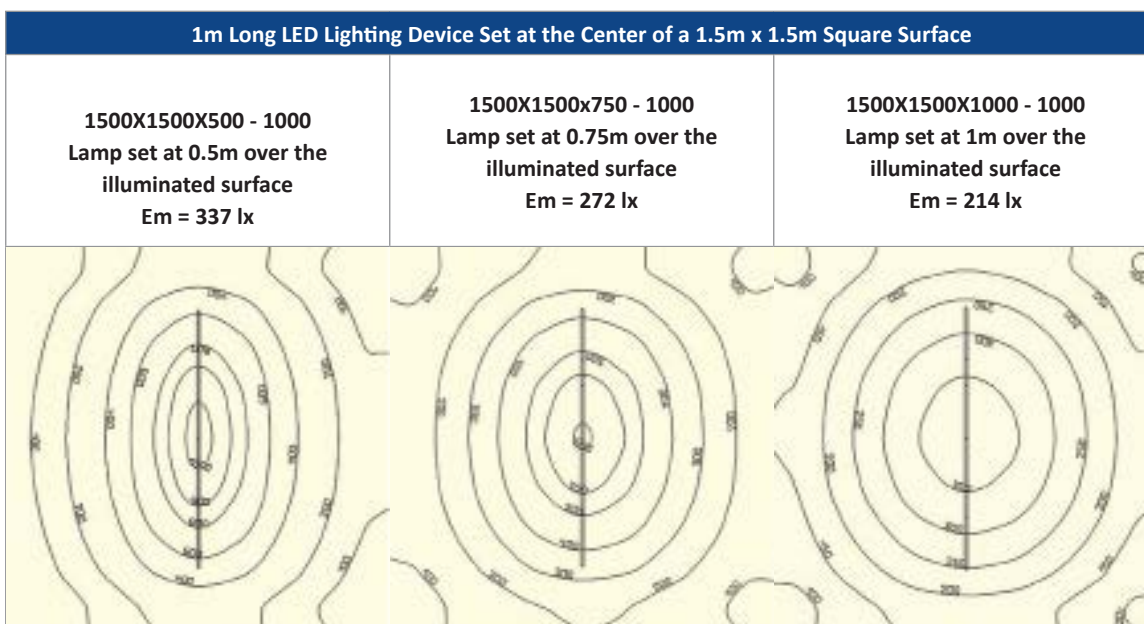

LIGHTING DIAGRAM ON A FLAT SURFACE

Did you know Modular Solutions offers **Safety Guarding, Conveyors, Tables, Enclosures, Carts and more?** Contact us for more details today!